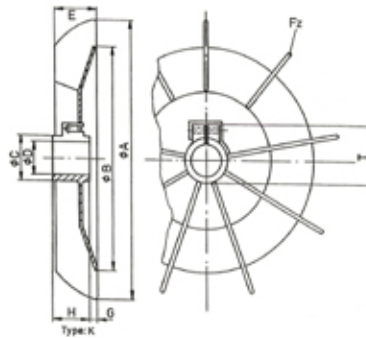

GM series

MOTOR COOLING FANS GM V225-65 K series

Type	Blades Number	A Ø	B Ø	C Ø	D Ø	E	G	H	T	Fz
V250/70	4p - 6p	452	341	94	70	65	20	45	110	9
V280/75	4p - 6p	515	371	100	75	71	29	45	116	9